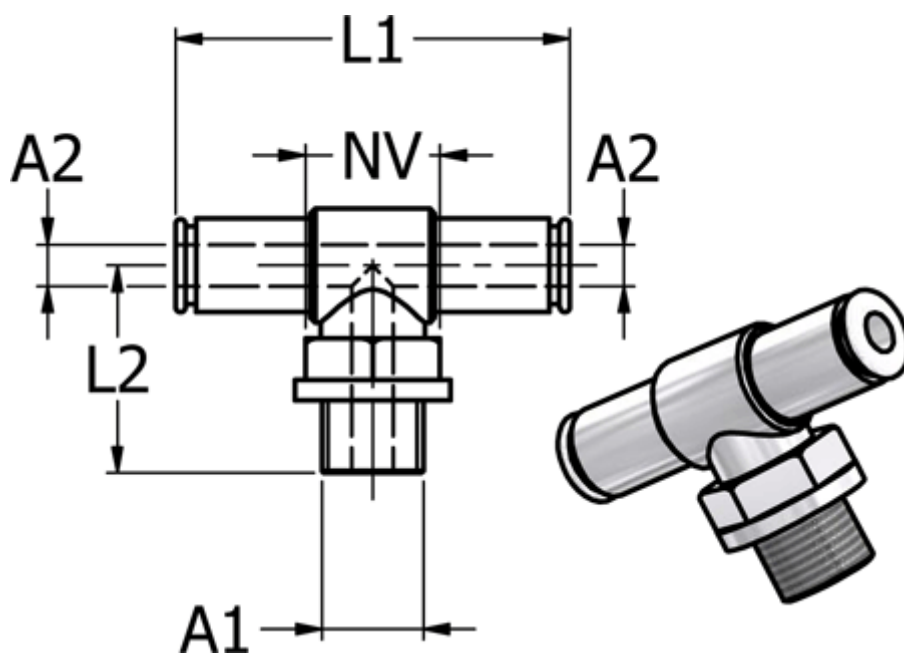

Article number: 5868550388

Description: Metal Push-in fitting 855.038-8, Ø8 / G 3/8" / Ø8
Tee with FPM O-ring

Measures

Ext. hose diameter A2	= 8
L1	= 47
L2	= 25.5
NV	= 13
Thread A1	= G 3/8"